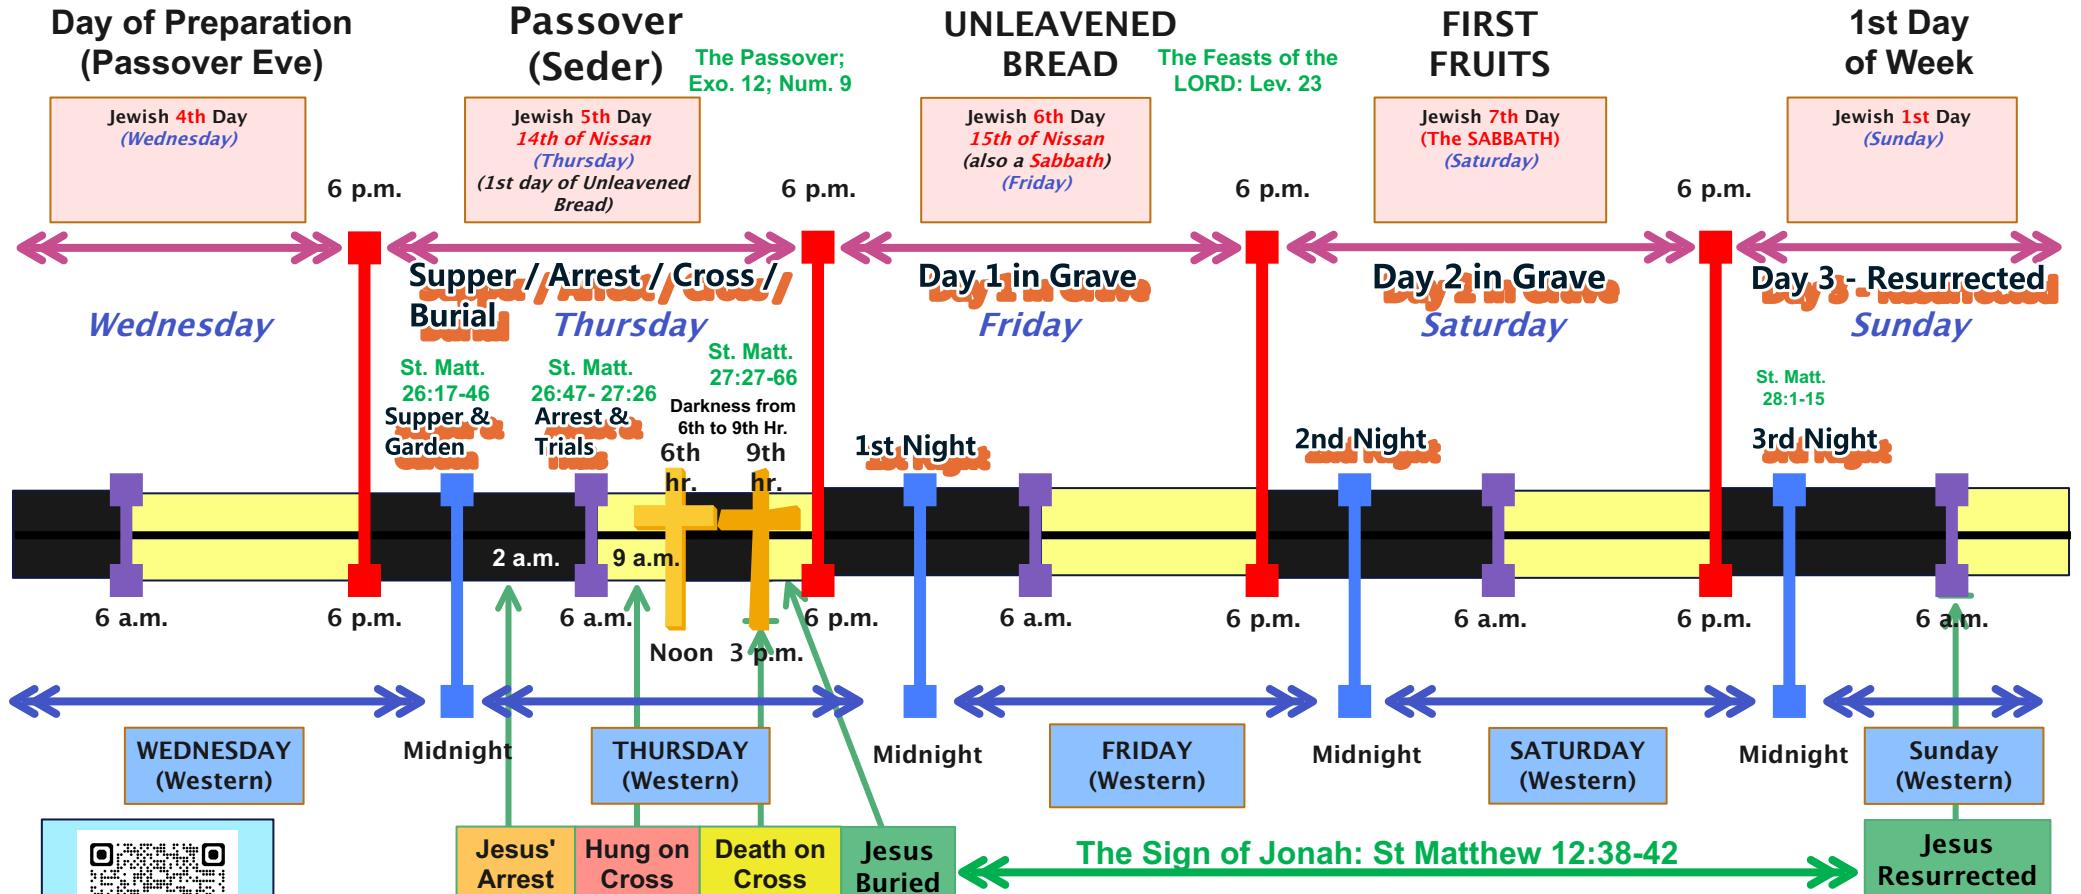

Timeline of JESUS' Death, Burial, and Resurrection as the Passover Lamb of GOD

(Reveals how JESUS CHRIST was in the Grave for Three (3) Days and Three (3) Nights as Prophesied in accordance with the Sign of Jonah)

The Jewish day is from dusk (~6 p.m.) to Dusk (~6 p.m.)

The Western day is from midnight (12 p.m.) to midnight (12 p.m.)

The Jewish Calendar is adjusted to align with the solar calendar, meaning the 15th of Nisan (Passover) can fall on a Saturday, Sunday, Tuesday, or Thursday. (Google AI - does passover always occur before the sabbath day)