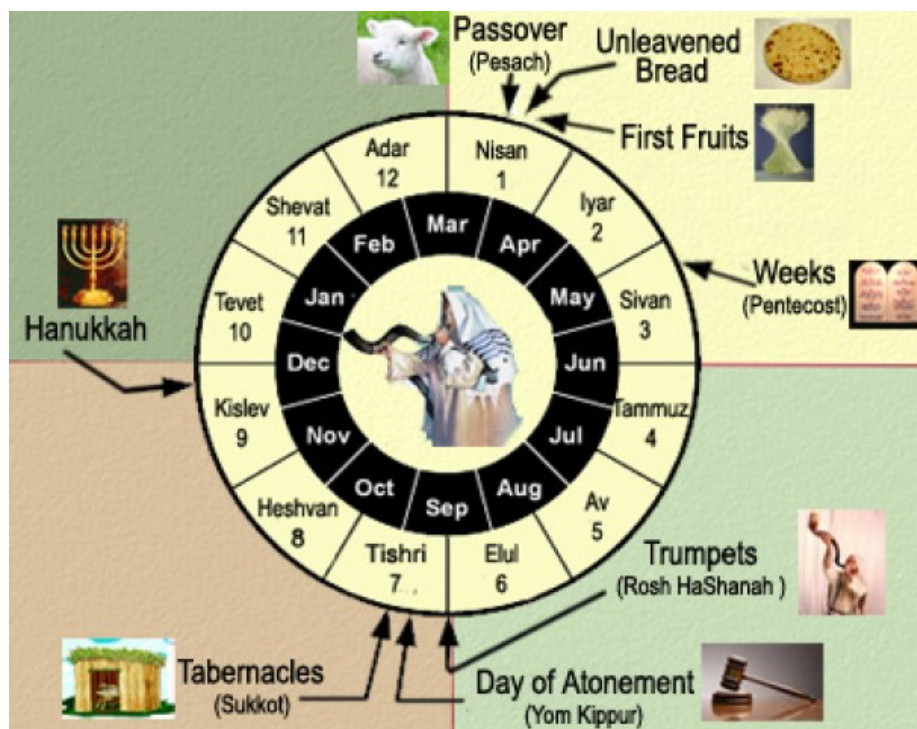

PART II

- Hebrew thinking is cyclical (cycles) *Ecclesiastes 3:15 "That which is has been already and that which will be, has already been, for God seeks what has passed by."*
- Things are not always what they seem at first glance.

In Hebrew, there are 4 ways, or levels, of interpreting or understanding Scripture.